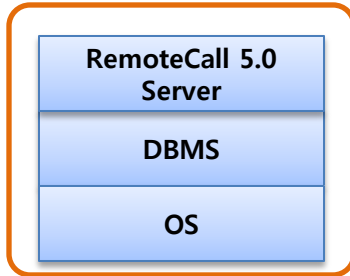

Specifications
OS	Windows 2003 Server 이상 지원 IIS 6.0 이상 지원
DBMS	MS-SQL 2005 이상 지원 (Per CPU License) Microsoft External Conn.
HW	QuadCore Xeon 2.4GHz, Single 1GB RAM(2GB 권장) 1Gb 이더넷 카드
Storage	80G HDD (RAID 1 권장)
Network	Public IP : 1 (Type I 참고 : Recommend) IP 1 AuthWeb : TCP 80 RelayWeb : TCP 80 AdminWeb : TCP 8080 Gateway/Session Server : TCP 443, 4243